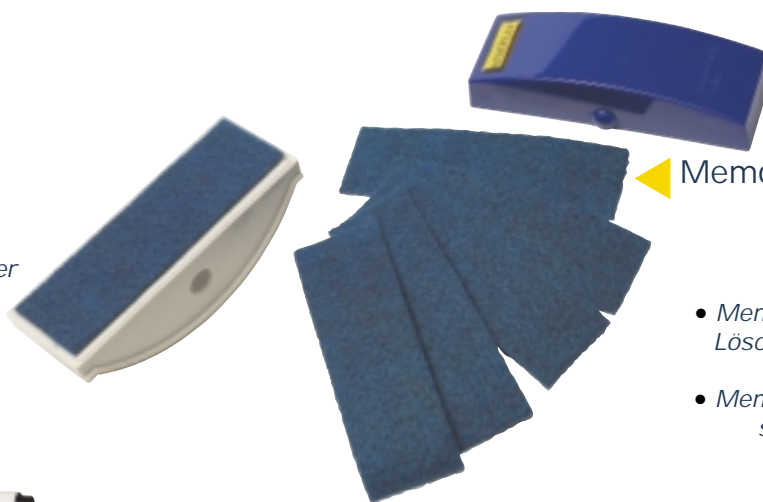

▼ **Memoplan Pro Magnetisk penneholder**

Til 4 stk. penne

- *Memoplan Pro magnetischer Markerhalter für 4 Boardmarker*
- *Memoplan Pro magnetic marker holder for 4 markers*