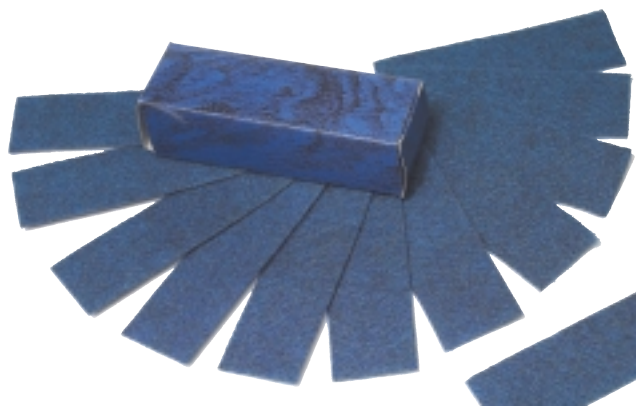

▶ **Memoplan Pro 12 stk. ekstra filt**

Til magnetisk tavlevisker

- *Ersatz Filze für magnetischer Löscher*
- *Extra felt for magnetic eraser*