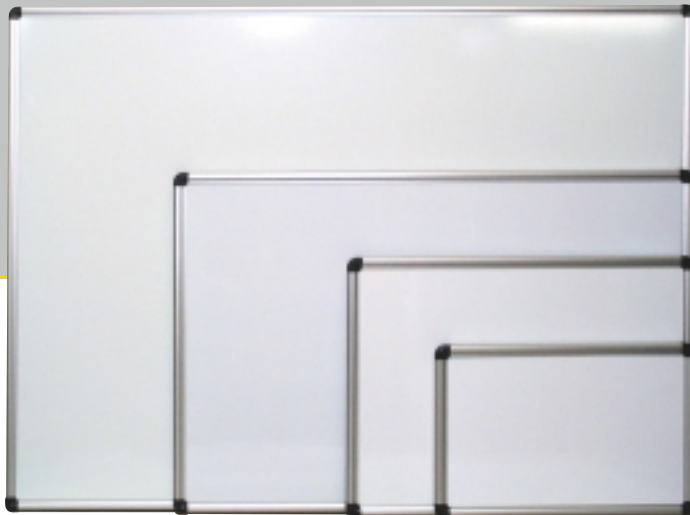

◀ **Memoplan Pro Whiteboard**

Coated steel, Alu ramme inklusiv penne bakke
45 x 60 cm. - 60 x 90 cm.
90 x 120 cm. - 120 x 150 cm.
120 x 200 cm. - 120 x 240 cm.

- *Memoplan Pro Schreiftafel, coated steel Aluminium-Rahmen einschl. Markerhalter*
- *Memoplan Pro whiteboard, coated steel Aluminium frame including marker holder*